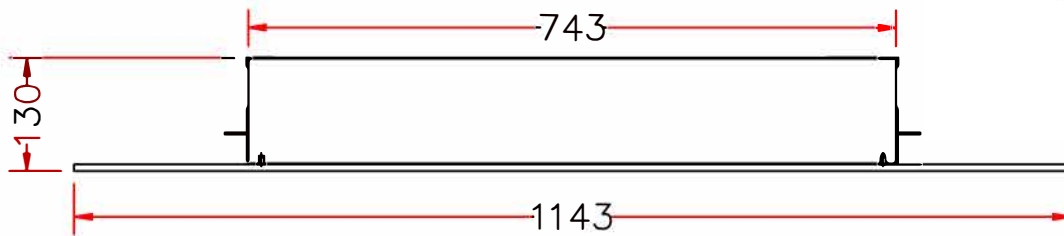

Volts	AC 120V/60Hz
Amps	12.75 Amps
Watts	1530 W
Low Heat	750 W
High Heat	1500W
No Heater	100 W
Lamps	LED
Rotor motor	AC 120V/60Hz 4W
Box Size	1194 x 171.5 x 813mm
Box Weight	29.5KG

✕ =POWER CABLE

Part Number	AL1150CLX2-G	Modern Flames			
Series	AL CLX				
Model	AL1150				
Version	1.1	Date	Feb. 4th, 2016	Drawn by	Cindy W