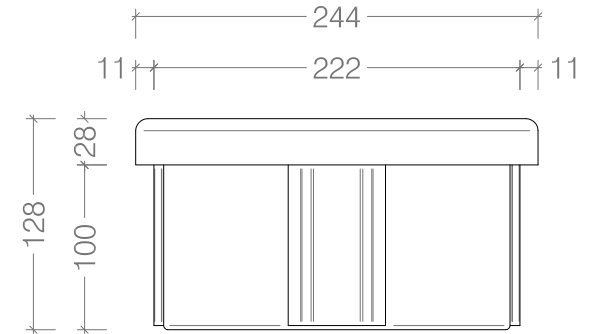

Cutout Size:
595 x 230 x 128 mm
L x W x H

Top View

Front View

Side View

Classic Burner - MB614

© This drawing is copyright and remains the property of Icon Fires.
It may not be retained, copied or used without written consent.