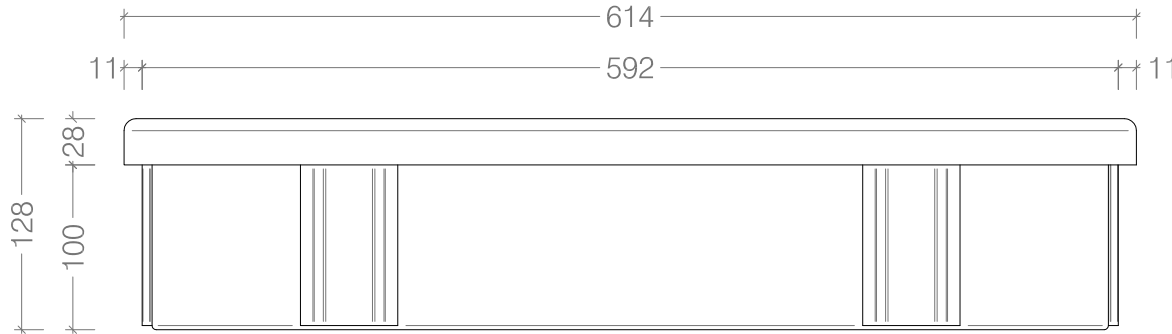

Cutout Size:
595 x 230 x 128 mm
L x W x H

Top View

Front View

Side View

Classic Burner - MB614

© This drawing is copyright and remains the property of Icon Fires.
It may not be retained, copied or used without written consent.