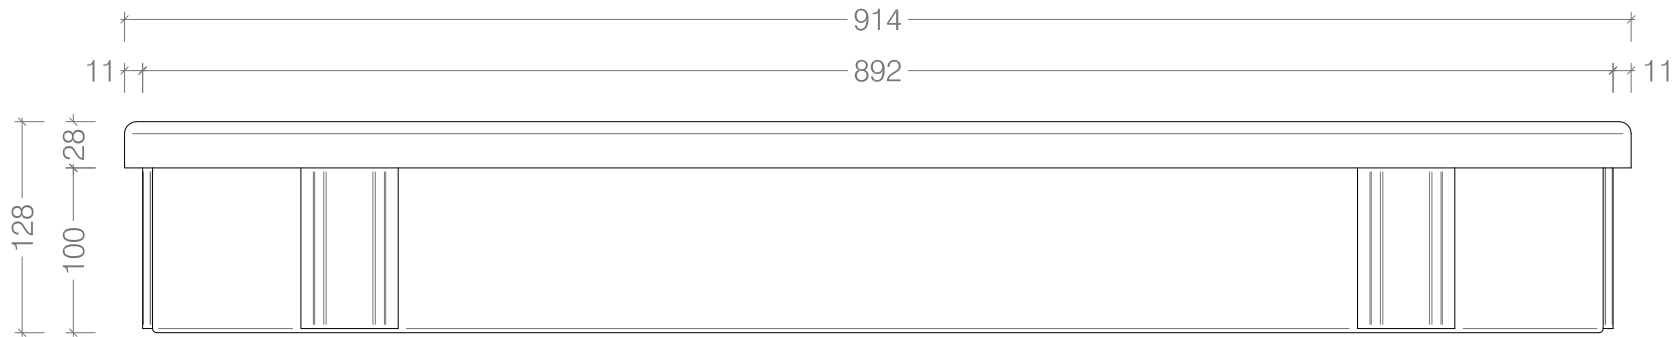

Cutout Size:  
895 x 230 x 128 mm  
L x W x H

Top View

Front View

Side View