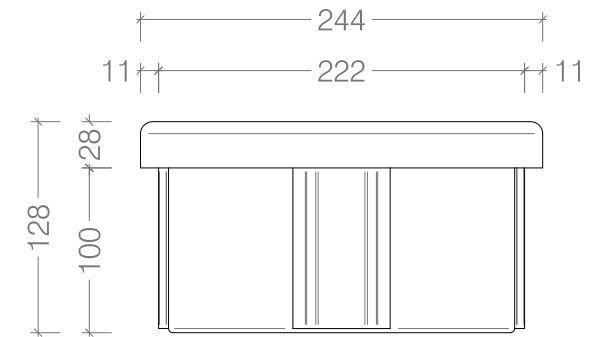

Cutout Size:  
895 x 230 x 128 mm  
L x W x H

Top View

Front View

Side View