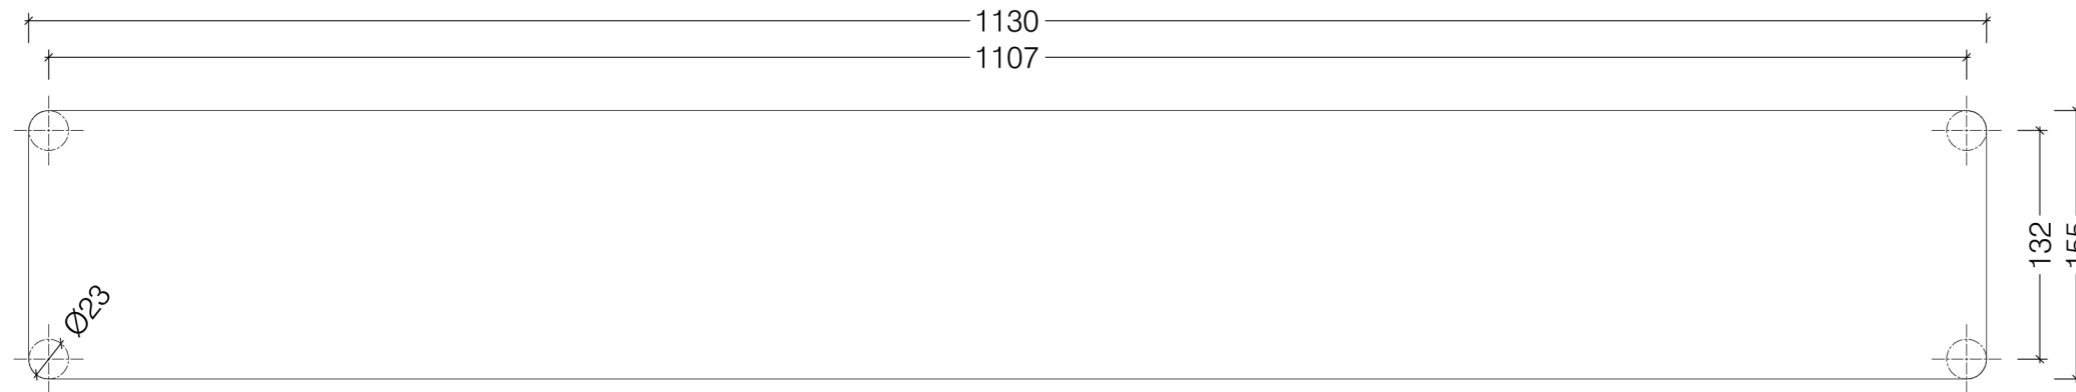

Top View

Front View

Side View

Slimline 1100 Biofuel Burner With Mount Plate

© This drawing is copyright and remains the property of iconFires. It may not be retained, copied or used without written consent.