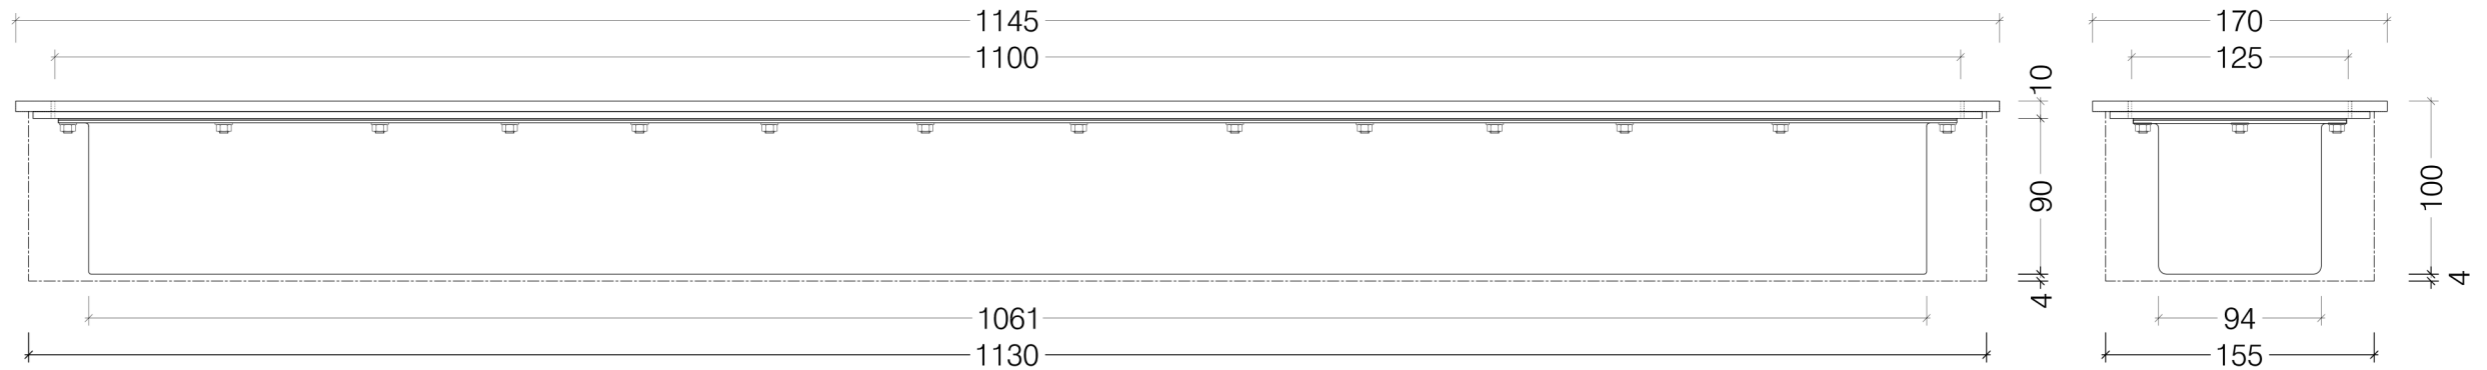

Top View

Front View

Side View

Slimline 1100 Biofuel Burner With Mount Plate

© This drawing is copyright and remains the property of iconFires. It may not be retained, copied or used without written consent.