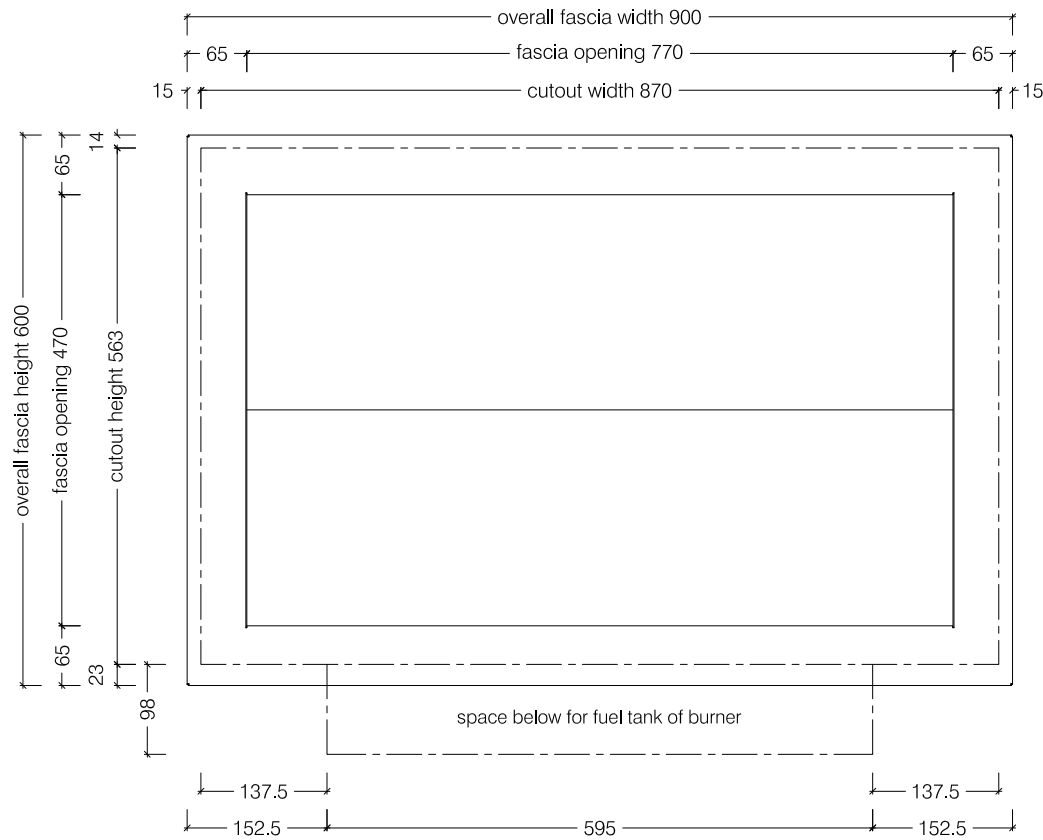

Top View

Front View

Side View

Classic Firebox - Black or Stainless Steel Fascia