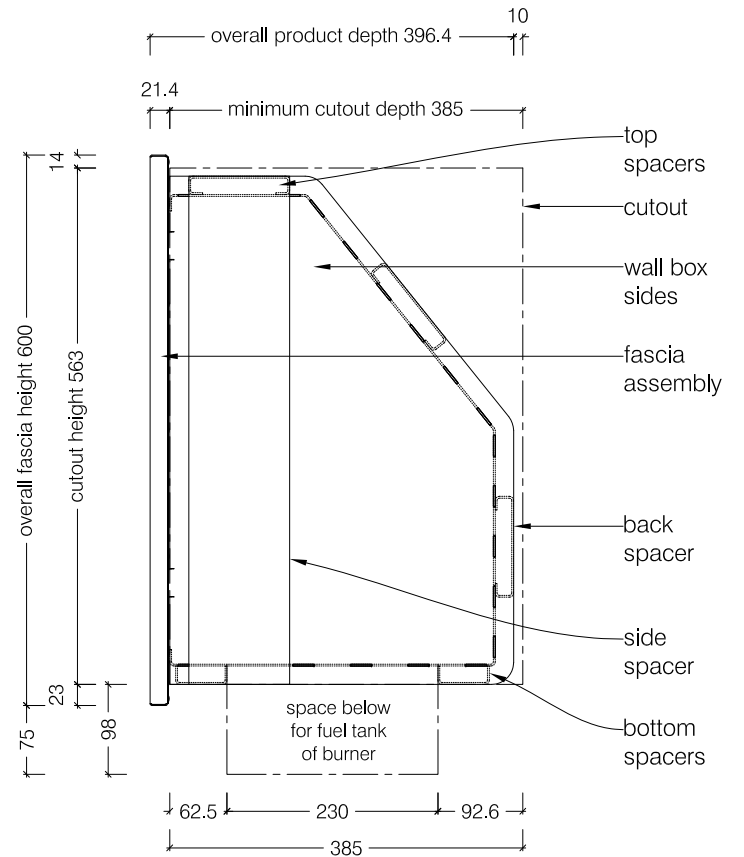

Top View

Front View

Side View

Classic Firebox - Black or Stainless Steel Fascia