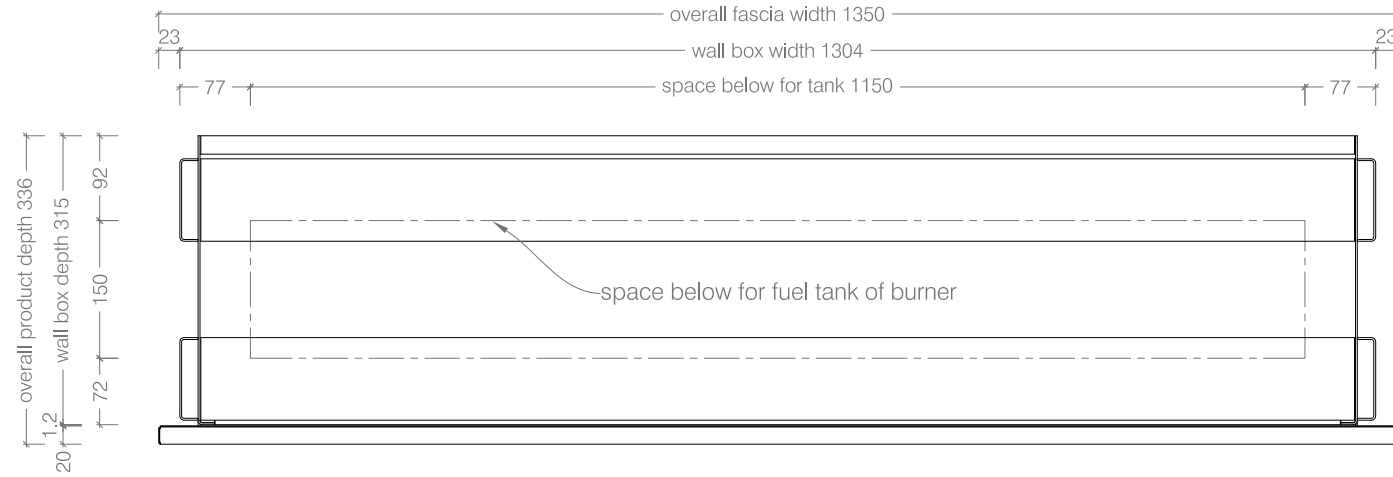

Fascia Finish Options:

- Black Powder Coated
- White Powder Coated
- Brushed Stainless Steel

NOTE: Please refer to the product manual for detailed installation specifications and requirements.

Top View

Front View

Side View

1350 Slimline Firebox - For 1100 Slimline Burner