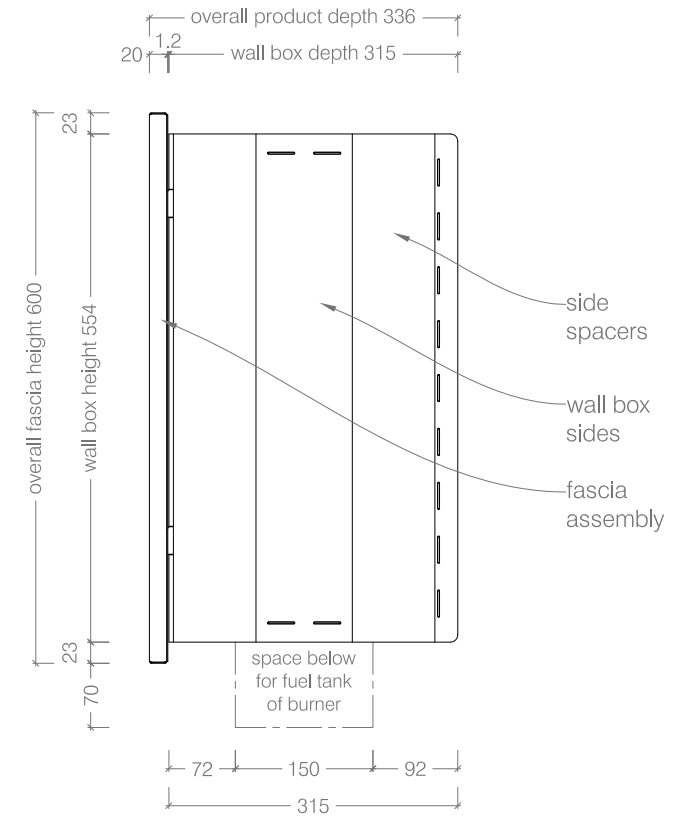

Fascia Finish Options:

- Black Powder Coated
- White Powder Coated
- Brushed Stainless Steel

NOTE: Please refer to the product manual for detailed installation specifications and requirements.

Top View

Front View

Side View

1350 Slimline Firebox - For 1100 Slimline Burner