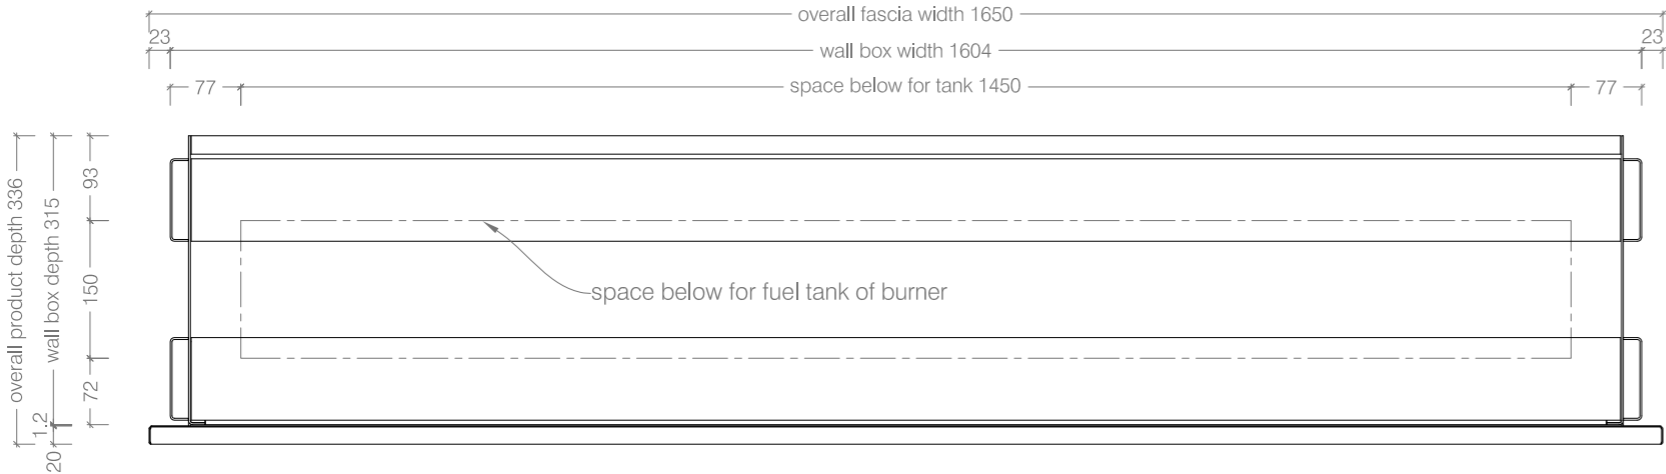

Fascia Finish Options:

- Black Powder Coated
- White Powder Coated
- Brushed Stainless Steel

NOTE: Please refer to the product manual for detailed installation specifications and requirements.

Top View

Front View

Side View

1650 Slimline Firebox - For 1400 Slimline Burner