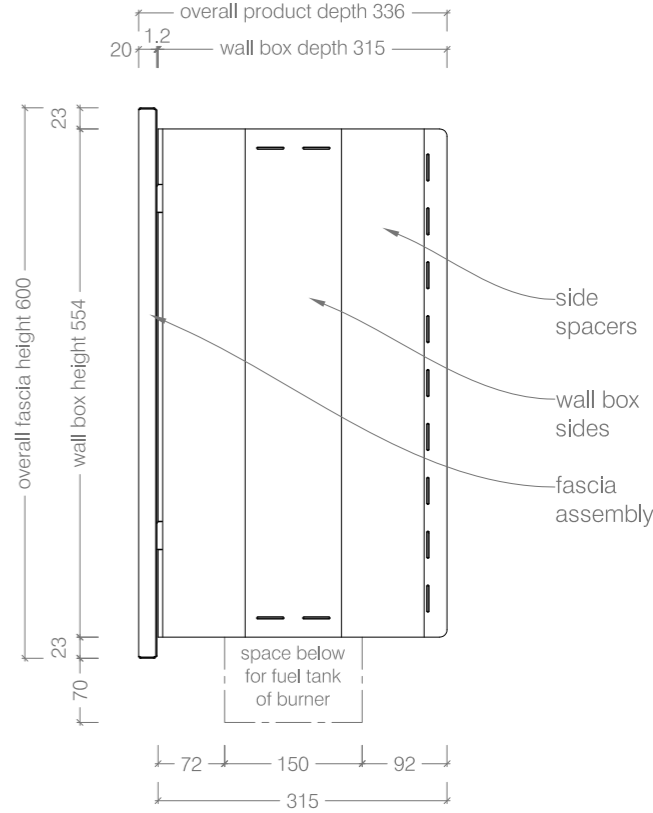

Fascia Finish Options:

- Black Powder Coated
- White Powder Coated
- Brushed Stainless Steel

NOTE: Please refer to the product manual for detailed installation specifications and requirements.

Top View

Front View

Side View

1650 Slimline Firebox - For 1400 Slimline Burner