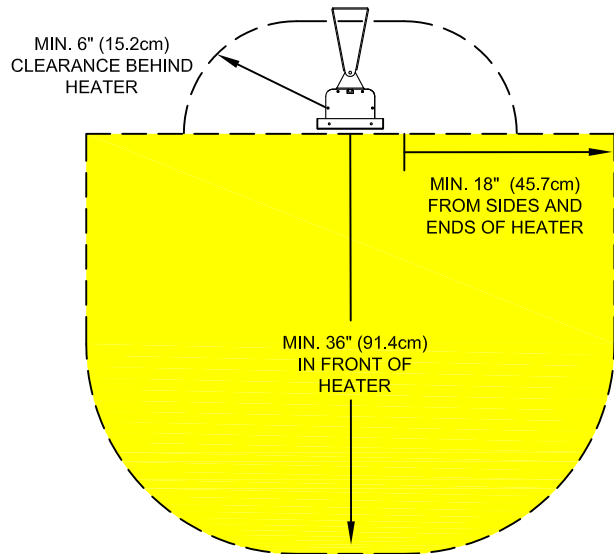

CLEARANCE FROM COMBUSTIBLES

MODEL	"A" DIM.	"A" DIM.	WATTS	VOLTS	AMPS	BTU's
SL1628	29.50"	74.9cm	1600	208	7.7	5460
SL1624	29.50"	74.9cm	1600	240	6.7	5460
SL2428	42.50"	107.9cm	2400	208	11.5	8190
SL2424	42.50"	107.9cm	2400	240	10	8190
SL3028	63.50"	161.3cm	3000	208	14.4	10239
SL3024	63.50"	161.3cm	3000	240	12.5	10239
SL4028	63.50"	161.3cm	4000	208	19.2	13652
SL4024	63.50"	161.3cm	4000	240	16.7	13652

OTHER VOLTAGES ALSO AVAILABLE: 277, 480 VAC

INFRA TECH[™]
 www.infratech-usa.com
 15700 S. Figueroa St.
 Gardena, California 90248
 Phone: (310) 354-1250
 Fax: (310) 523-3674

DESCRIPTION
SL-SERIES HEATER CAD DRAWING

DATE Aug. 4, 2015	DRAWN BY: MD	SCALE NONE
----------------------	-----------------	---------------