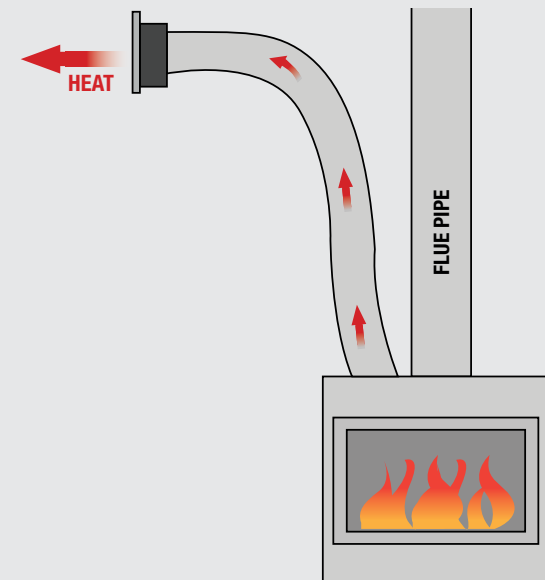

## Power Heat Duct - Not available on 864ST GS2

Duct heat to another space within six metres of your fireplace.

Cannot be used in conjunction with CoolSmart Wall Kit.

Lopi 564CF 25K - Glass Fireback Liner, Custom Mantel & Stone Surround