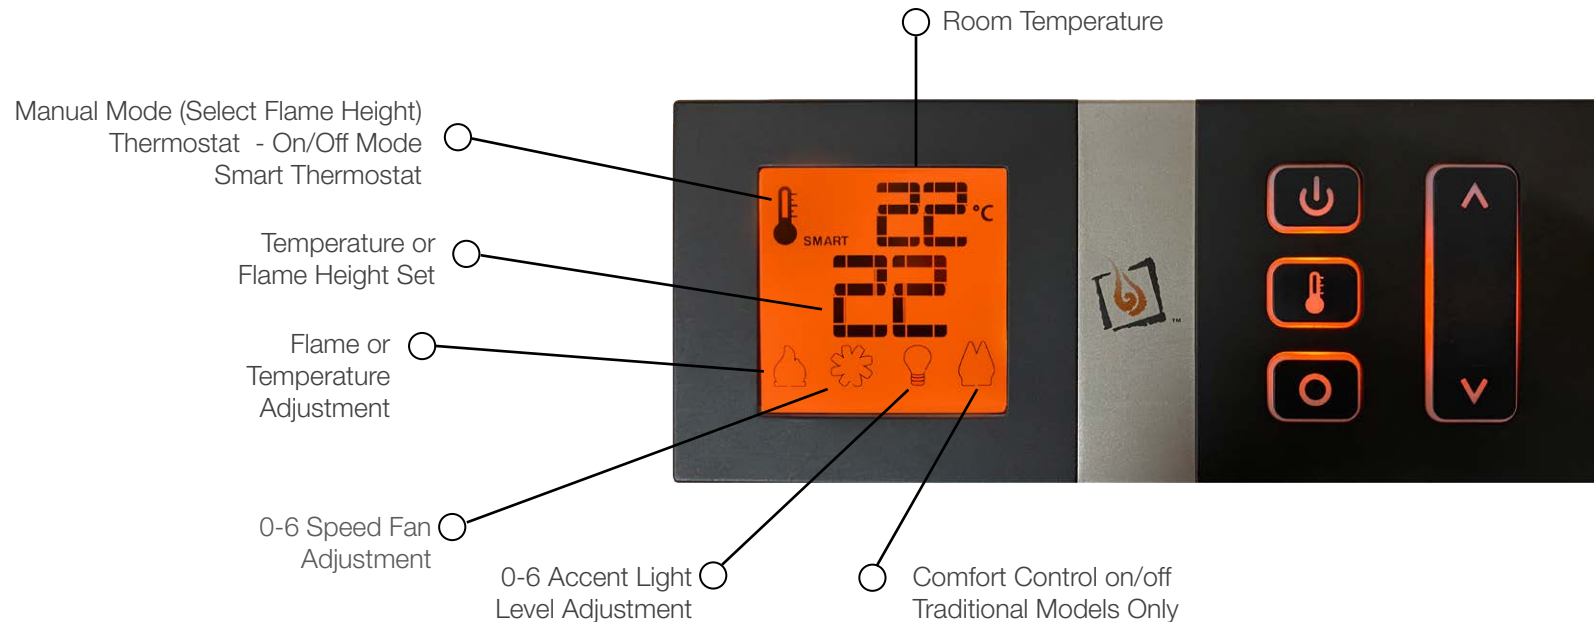

# Premium Series GreenSmart® 2 Features

Exclusively Featuring

Every Premium Lopi fireplace features GreenSmart® 2 Technology - the most advanced burner system available. The GreenSmart® 2 system allows full control of your Premium Lopi fireplace by remote control. You can select a thermostat mode, flame height, accent light level or choose between the six fan speeds or even switch off the fans completely.