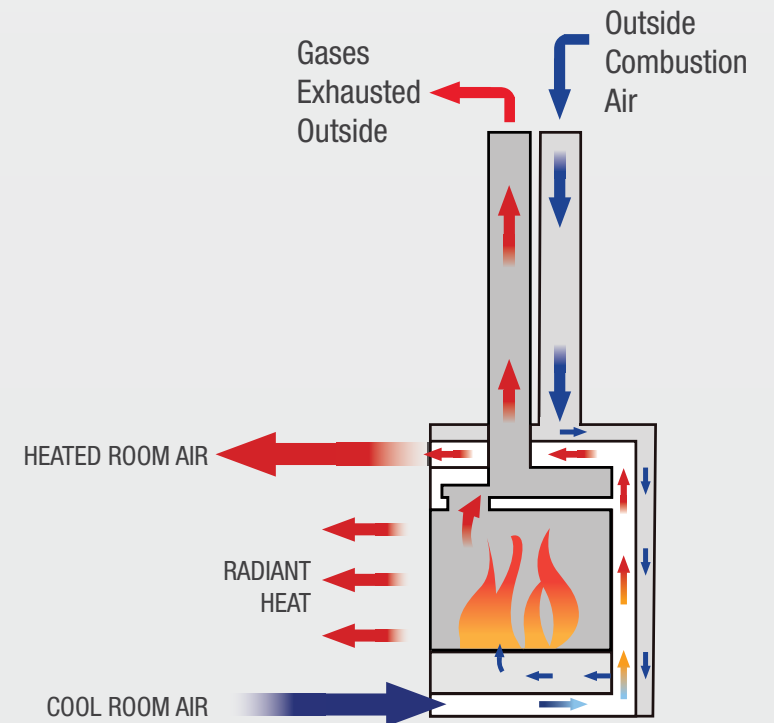

'No Power Required'

Natural Draft Direct Vent Technology

Every Lopi gas fireplace features
'Natural Draft Direct Vent Technology'

This process naturally draws fresh air into the firebox from outside and removes all exhaust gases back outside without effecting the air quality in the room.

Best of all, this technology means that this process does not require power which makes for a quiet, reliable fireplace that can even be used during a power outage.