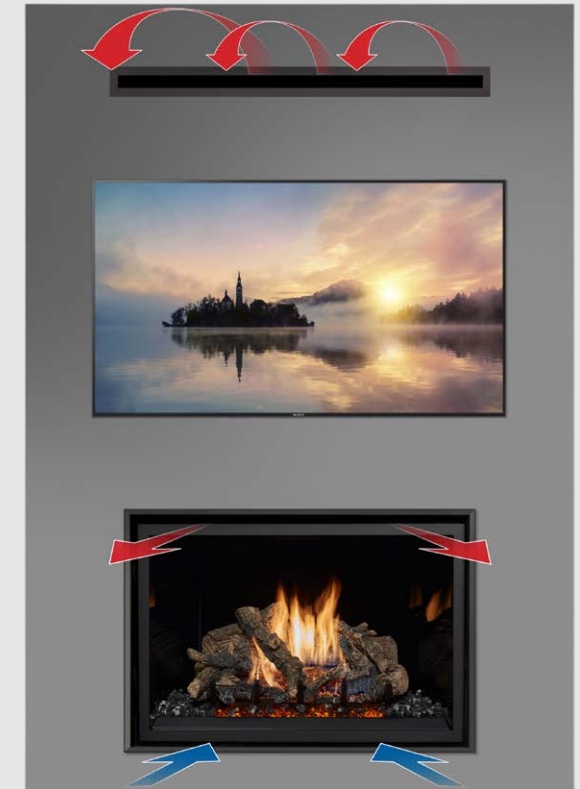

CoolSmart™ Top-Vent Option

- TV or Artwork - No Recess Required
- Reduced Clearances Above Fireplace to TV or Artwork
- Finish Your Wall with a Combustible Material*
- Hang artwork or TV without a deflector shelf

*Selected Models Only - When combustible is mounted to 1/2" Non Combustible Board