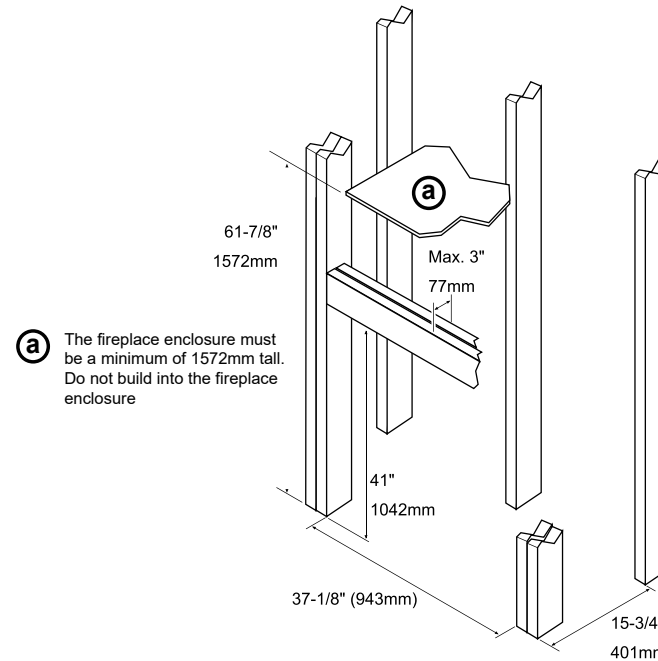

a The fireplace enclosure must be a minimum of 1572mm tall. Do not build into the fireplace enclosure