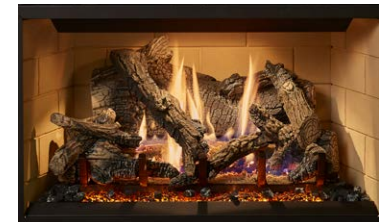

Accent Lighting

Accent lighting is featured on every traditional fireplace and transforms the firebox by highlighting the log media and helps in casting shadows against many of the fireback liner options. Accent lights are featured either in the top of the firebox or behind the rear log. Lighting is controlled by the GS2 remote from off up to 6 levels in intensity to suit your mood.