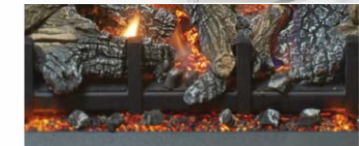

Optional Birch Log