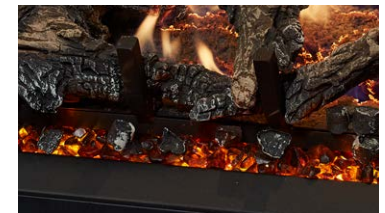

Ember Glo™ Lighting

The ProBuilder™ 24CF GS2, 564CF 25K & 35K and 864CF 31K & 40K GS2 feature Ember Glo™ lighting controlled by the GS2 remote. This lighting further enhances the fireplace with the effect of glowing embers at the base of the heater.