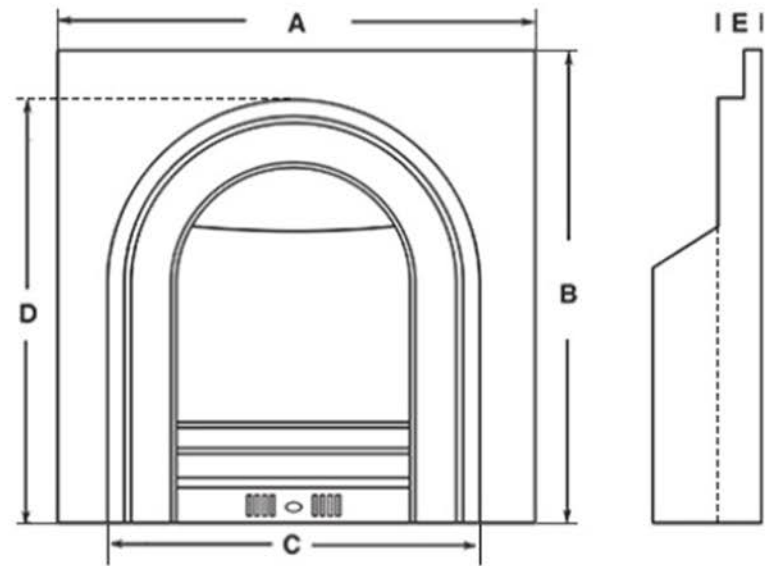

## TECHNICAL SPECIFICATIONS

Width (A)	955mm
-----------	-------

Height (B)	955mm
------------	-------

Minimum mantel aperture required (Width) (C)	725mm
--	-------

Minimum mantel aperture required (Height) (D)	855mm
---	-------

Rebate (E)	50mm
------------	------