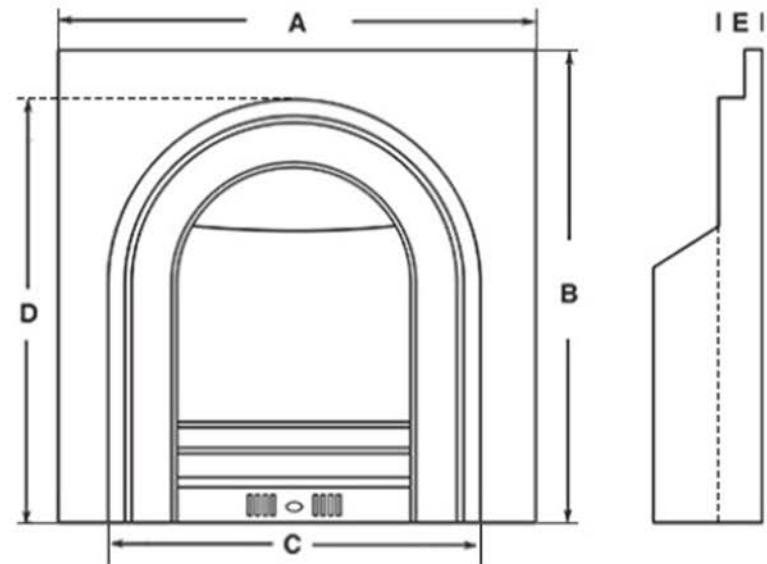

## TECHNICAL SPECIFICATIONS

Width (A)	955mm
-----------	-------

Height (B)	955mm
------------	-------

Minimum mantel aperture required (Width) (C)	725mm
--	-------

Minimum mantel aperture required (Height) (D)	855mm
---	-------