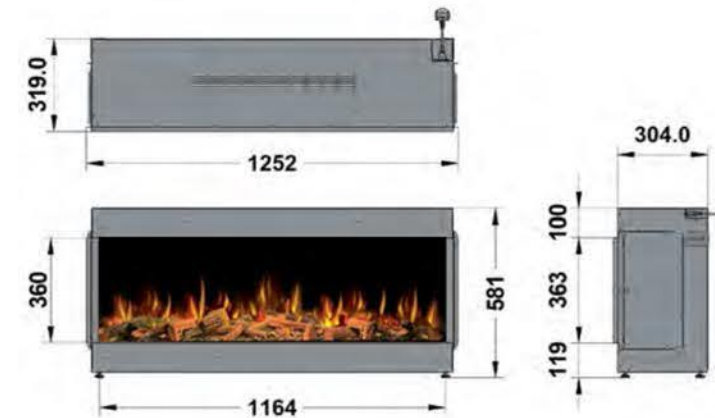

The ilektro 1250 fireplace offers style, warmth and practicality all wrapped up in an exquisite glass box.

With 4 different glass variations and an array of lighting options, this unit is sure to impress.

SOUND EFFECT

With audio volume control, you can set the crackling of your fire to create your authentic fireplace.

REMOTE HANDSET

With your infrared remote, control your fire settings from the comfort of your sofa.

ilektro dimensions

1250 - FRONT

1250 - BAY

1250 - LEFT
CORNER

1250 - RIGHT
CORNER