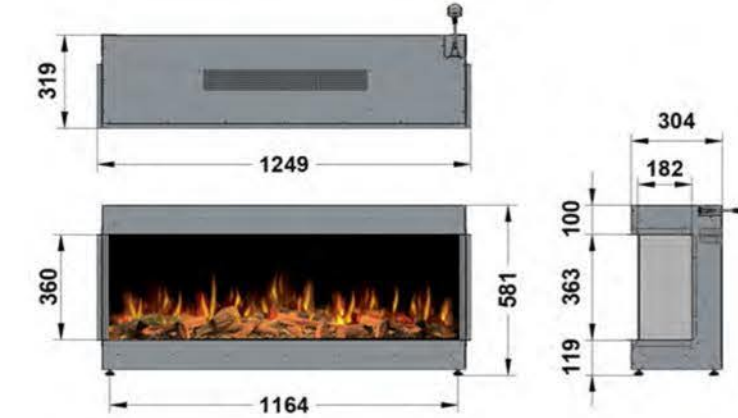

The ilektro 1250 fireplace offers style, warmth and practicality all wrapped up in an exquisite glass box.

With 4 different glass variations and an array of lighting options, this unit is sure to impress.

SOUND EFFECT

With audio volume control, you can set the crackling of your fire to create your authentic fireplace.

REMOTE HANDSET

With your infrared remote, control your fire settings from the comfort of your sofa.

ilektro dimensions

1250 - FRONT

1250 - BAY

1250 - LEFT
CORNER

1250 - RIGHT
CORNER