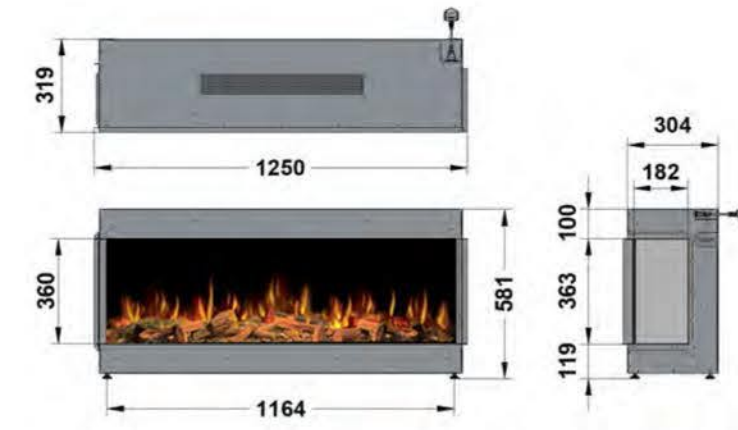

The ilektro 1250 fireplace offers style, warmth and practicality all wrapped up in an exquisite glass box.

With 4 different glass variations and an array of lighting options, this unit is sure to impress.

SOUND EFFECT

With audio volume control, you can set the crackling of your fire to create your authentic fireplace.

REMOTE HANDSET

With your infrared remote, control your fire settings from the comfort of your sofa.

ilektro dimensions

1250 - FRONT

1250 - BAY

1250 - LEFT
CORNER

1250 - RIGHT
CORNER