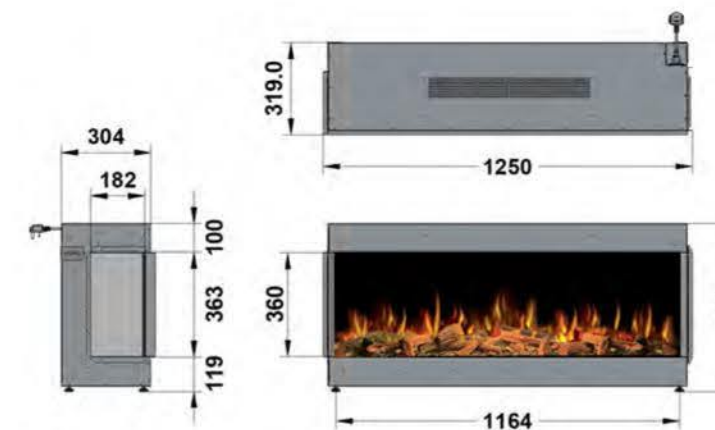

The ilektro 1250 fireplace offers style, warmth and practicality all wrapped up in an exquisite glass box.

With 4 different glass variations and an array of lighting options, this unit is sure to impress.

SOUND EFFECT

With audio volume control, you can set the crackling of your fire to create your authentic fireplace.

REMOTE HANDSET

With your infrared remote, control your fire settings from the comfort of your sofa.

ilektro dimensions

1250 - FRONT

1250 - BAY

1250 - LEFT
CORNER

1250 - RIGHT
CORNER