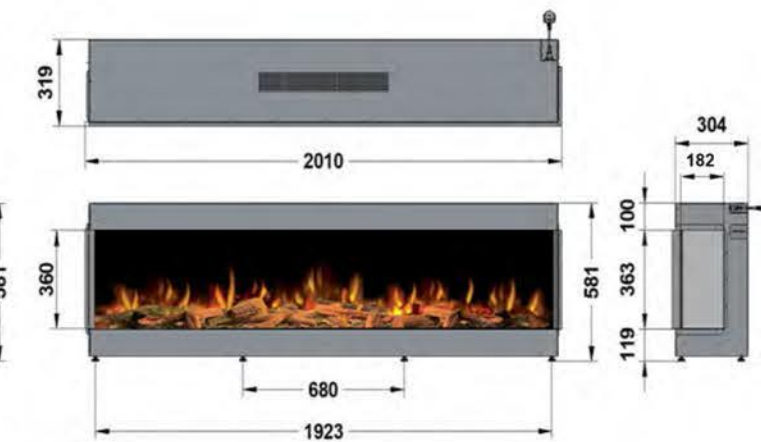

REMOTE HANDSET

With your infrared remote, control your fire settings from the comfort of your sofa.

WARRANTY

2 year warranty for added assurance.

ilekto dimensions

2000 - FRONT

2000 - BAY

2000 - LEFT
CORNER

2000 - RIGHT
CORNER