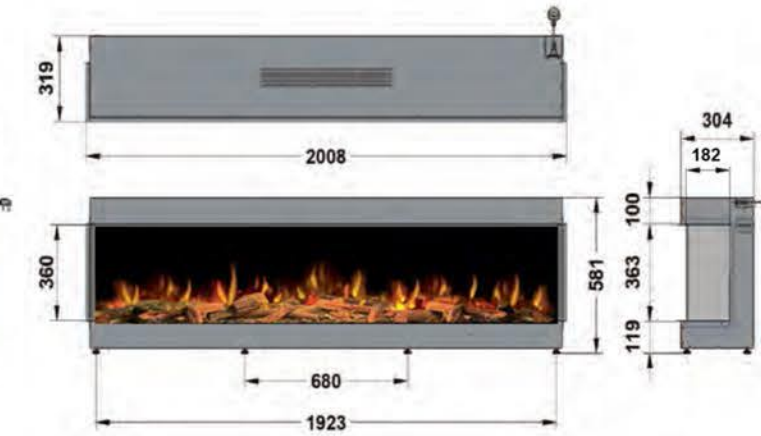

REMOTE HANDSET

With your infrared remote, control your fire settings from the comfort of your sofa.

WARRANTY

2 year warranty for added assurance.

ilekto dimensions

2000 - FRONT

2000 - BAY

2000 - LEFT
CORNER