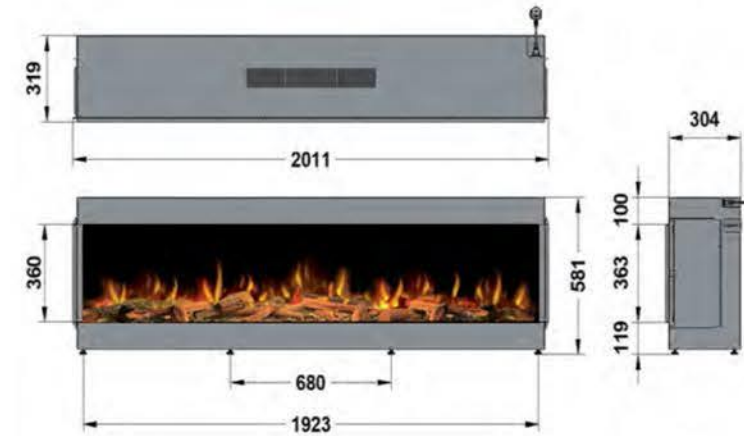

REMOTE HANDSET

With your infrared remote, control your fire settings from the comfort of your sofa.

WARRANTY

2 year warranty for added assurance.

ilekto dimensions

2000 - FRONT

2000 - BAY

2000 - LEFT
CORNER

2000 - RIGHT
CORNER