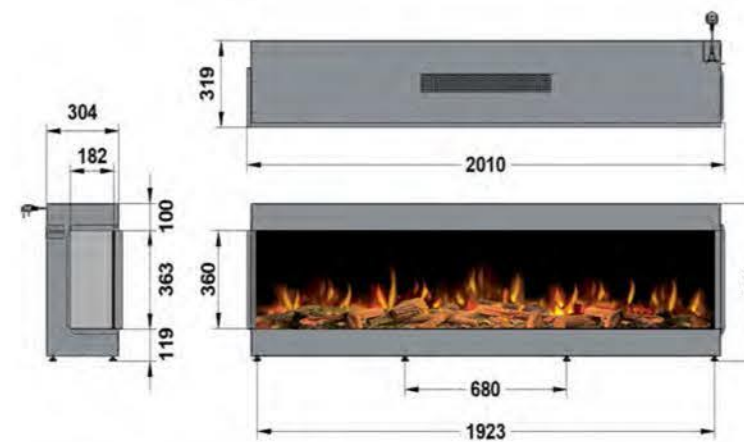

REMOTE HANDSET

With your infrared remote, control your fire settings from the comfort of your sofa.

WARRANTY

2 year warranty for added assurance.

ilekto dimensions

2000 - FRONT

2000 - BAY

2000 - LEFT
CORNER