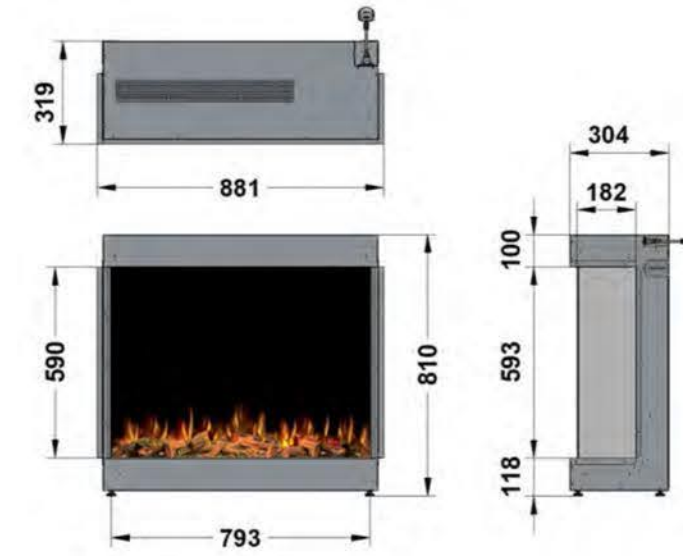

## ilektro dimensions

950 ASPECT - FRONT

950 ASPECT - BAY

950 ASPECT  
LEFT CORNER

950 ASPECT  
RIGHT CORNER