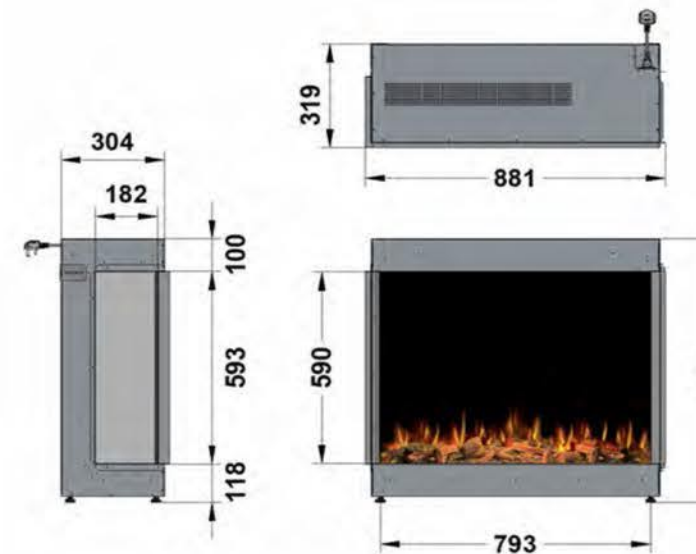

## ilektro dimensions

950 ASPECT - FRONT

950 ASPECT - BAY

950 ASPECT  
LEFT CORNER

950 ASPECT  
RIGHT CORNER