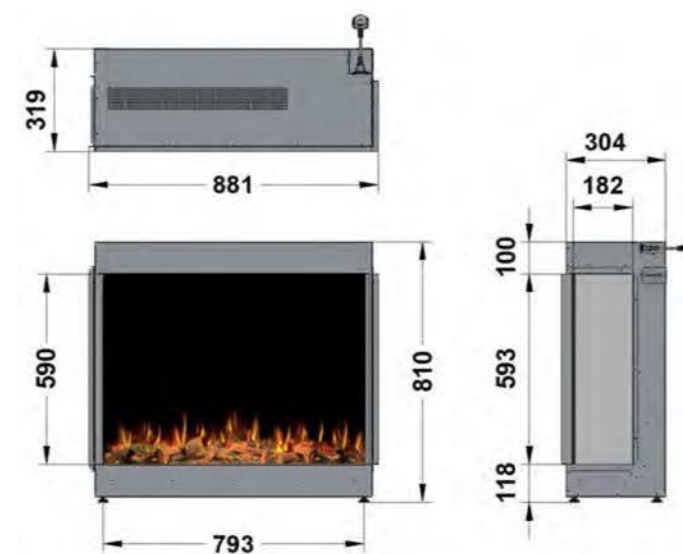

## ilektro dimensions

950 ASPECT - FRONT

950 ASPECT - BAY

950 ASPECT  
LEFT CORNER

950 ASPECT  
RIGHT CORNER