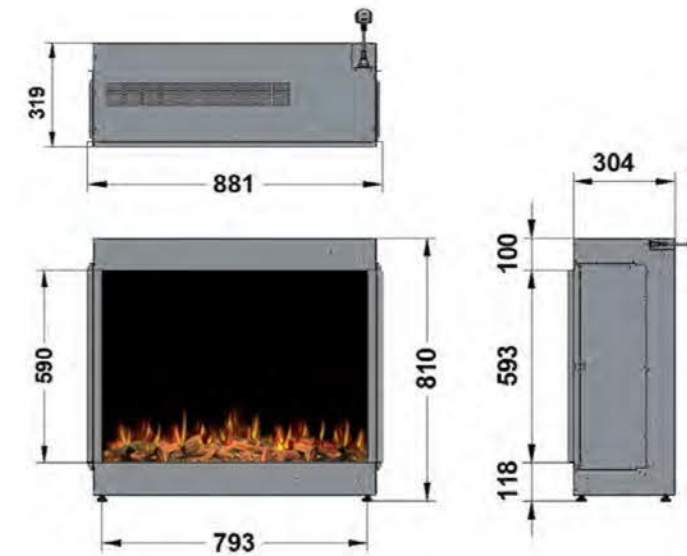

## ilektro dimensions

950 ASPECT - FRONT

950 ASPECT - BAY

950 ASPECT  
LEFT CORNER

950 ASPECT  
RIGHT CORNER